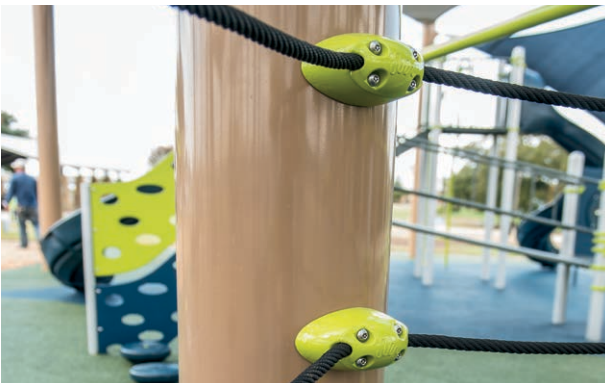

SkyWays and CoolToppers are not IPEMA certified.