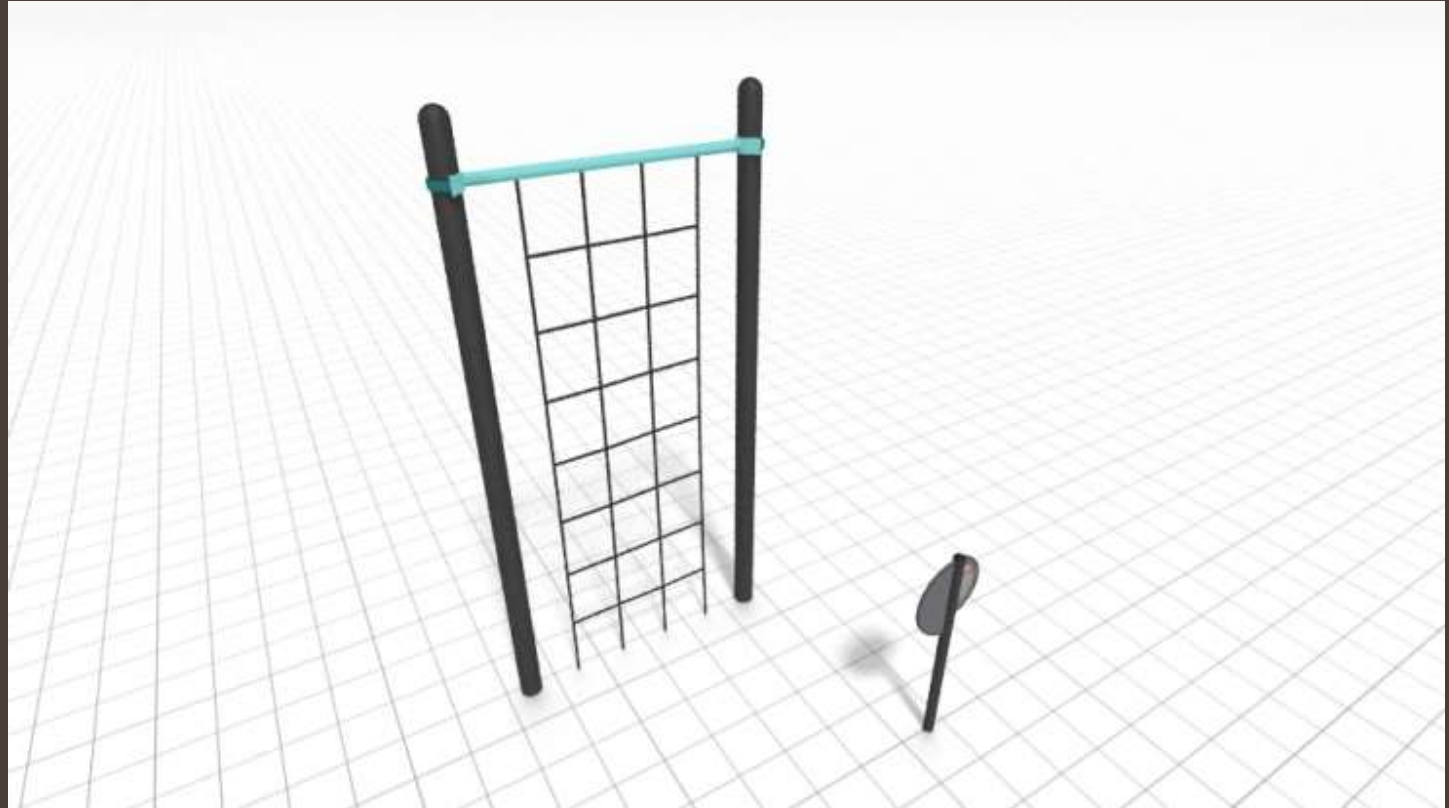

Landscape Structures Fitness

Adult Fitness Level

Suitable for ages 13+

Spiderwalk

Part Number: TL287

Angled Cargo Net

Part Number: TL288

Vertical Cargo Net

Part Number: TL28g

A-Frame Cargo Net

Part Number: TL290

Over Under Bars

Part Number: TL291

Note: Digifuse Sign Over Under Bar Not Included
Sign Part Number: TL292

Tire Stepper

Part Number: TL293

Note: Digifuse Sign Tire Stepper Not Included
Sign Part Number: TL294

Balance Rope Ladder

Part Number: TL295

Rope Climb with Brass Bell

Part Number: TL296

Variable Height Bar Jump

Part Number: TL297

Monkey Peg Overhead Event

Rope Walk

Part Number: TL307

Variable Width Parallel Bars

Part Number: TL308

Angled Globe Grasp

Part Number: TL309

Body Prop

Part Number: TL310