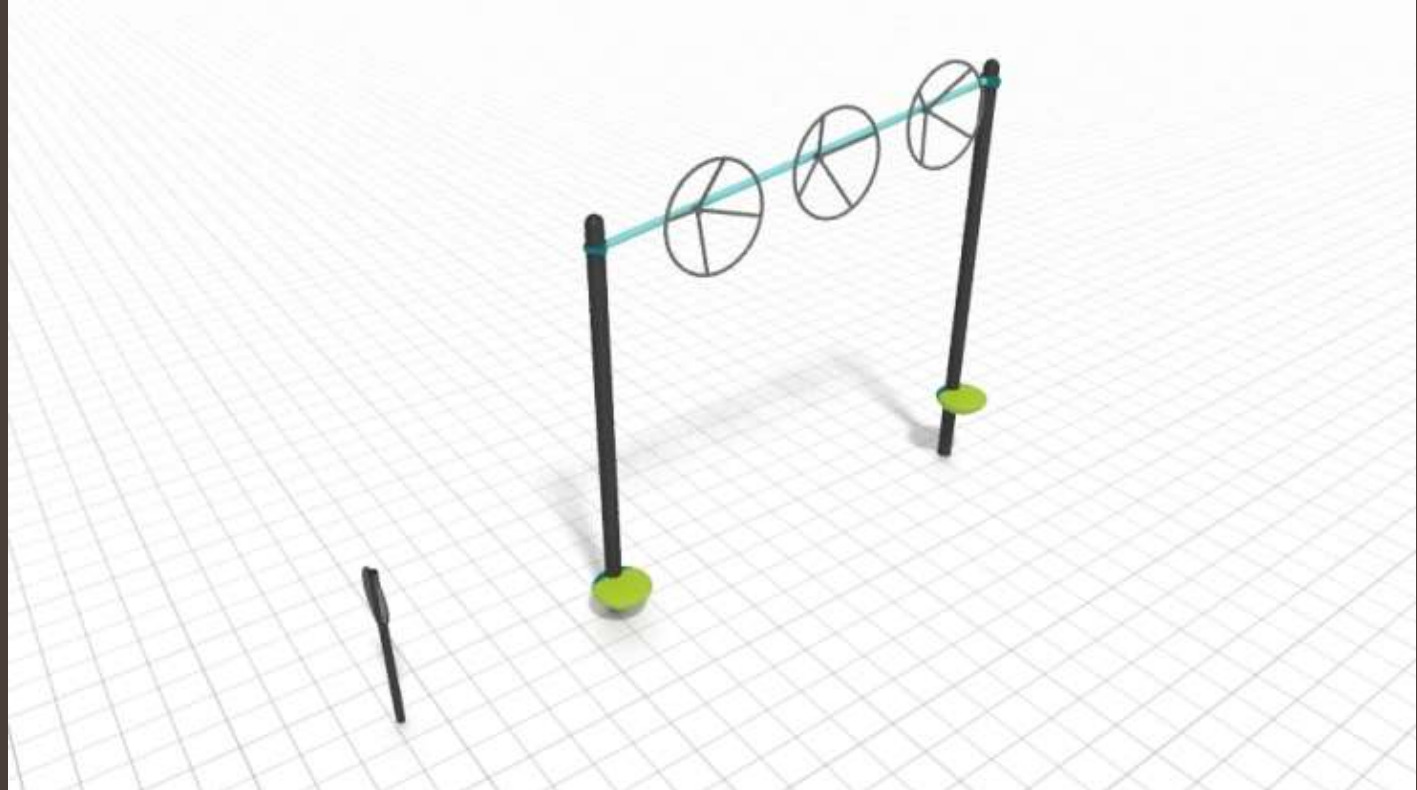

Angled Pole Climb

Part Number: TL311

Overhead Parallel Bars

Part Number: TL312

Wheel Bridge

Part Number: TL313

Overall Pieces

*Certain products are shown as conceptual only. **Certain product manufacturing time for this project will be approximately 9 weeks from the time of CAD order assistance.

©2018 Landscape Structures. All Rights Reserved

**Better playgrounds.
Better world.®**
playlsi.com

Proudly presented by:

Sample 13+ Fitness Course

12 Components

Student Fitness Level

Suitable for ages 5-12

Spiderwalk