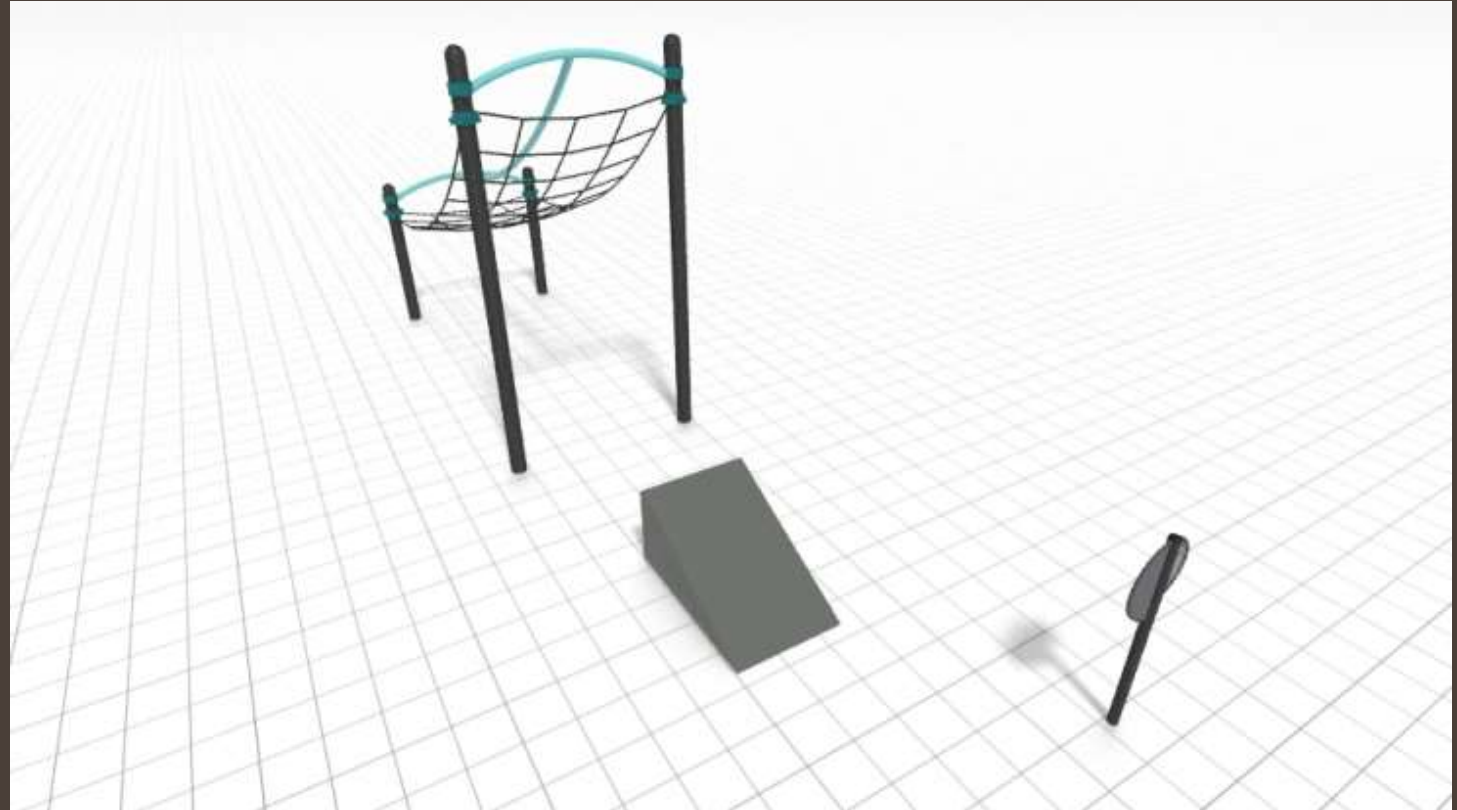

Landscape Structures Fitness

Adult Fitness Level

Suitable for ages 13+

Spiderwalk

Part Number: TL287

Angled Cargo Net

Part Number: TL288

Vertical Cargo Net

Part Number: TL28g

A-Frame Cargo Net

Part Number: TL290

Over Under Bars

Part Number: TL291

Note: Digifuse Sign Over Under Bar Not Included
Sign Part Number: TL292

Tire Stepper

Part Number: TL293

Note: Digifuse Sign Tire Stepper Not Included
Sign Part Number: TL294

Balance Rope Ladder

Part Number: TL295

Rope Climb with Brass Bell

Part Number: TL296

Variable Height Bar Jump

Part Number: TL297

Monkey Peg Overhead Event