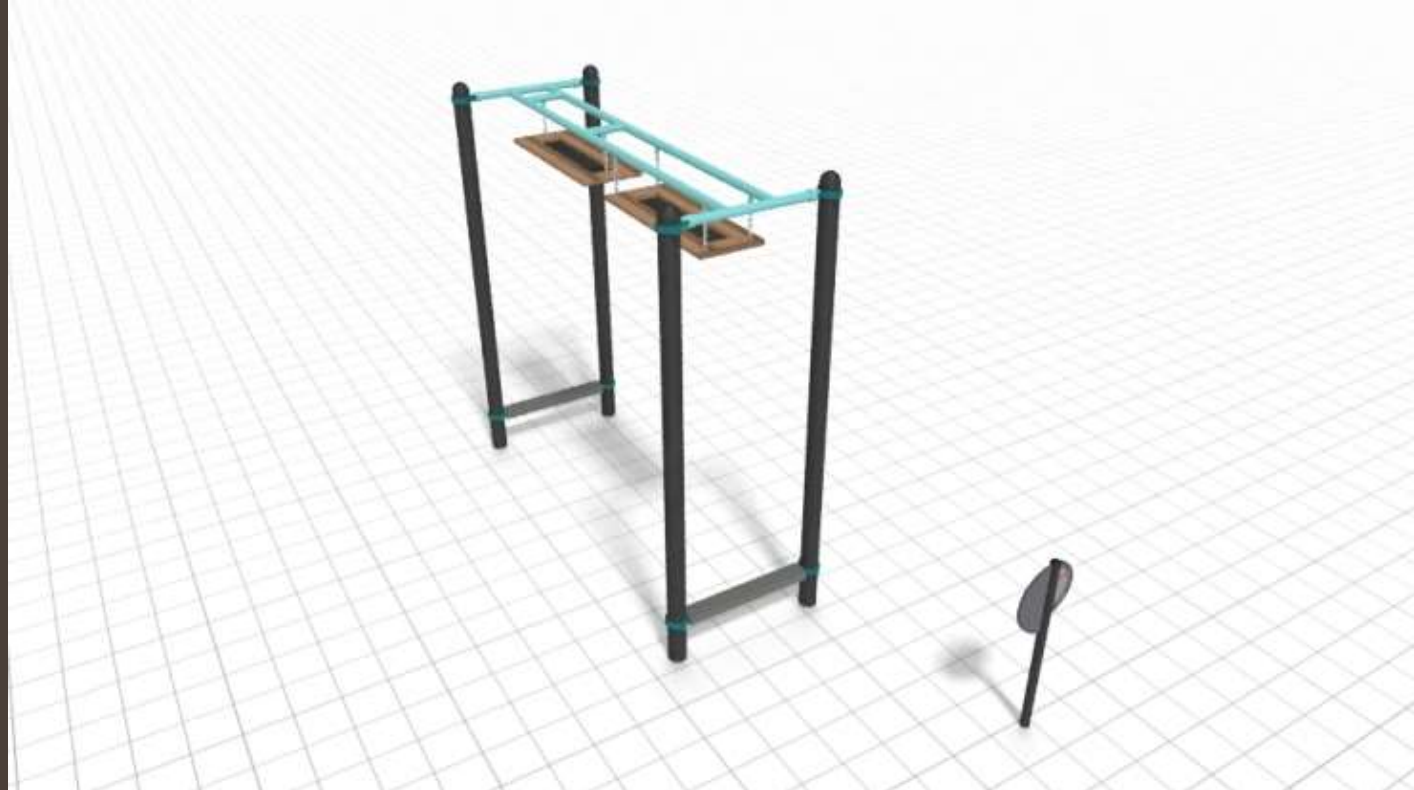

Note: Digifuse Sign Tire Stepper Not Included
Sign Part Number: TL294

Balance Rope Ladder

Part Number: TL295

Rope Climb with Brass Bell

Part Number: TL296

Variable Height Bar Jump

Part Number: TL297

Monkey Peg Overhead Event

Part Number: TL298

Angled Parallel Bars

Part Number: TL299

Angled Overhead Ladder

Part Number: TL300

Angled Balance Beam

Part Number: TL301

Note: Digifuse Sign Angled Balance Beam Not Included
Sign Part Number: TL302

Quintuple Step Challenge

Part Number: TL303

Unstable Bridge

Part Number: TL304

Cliffhanger

Part Number: TL305

Balance Bollards

Part Number: TL306

Rope Walk

Part Number: TL307

Variable Width Parallel Bars

Part Number: TL308

Angled Globe Grasp

Part Number: TL309

Body Prop

Part Number: TL310