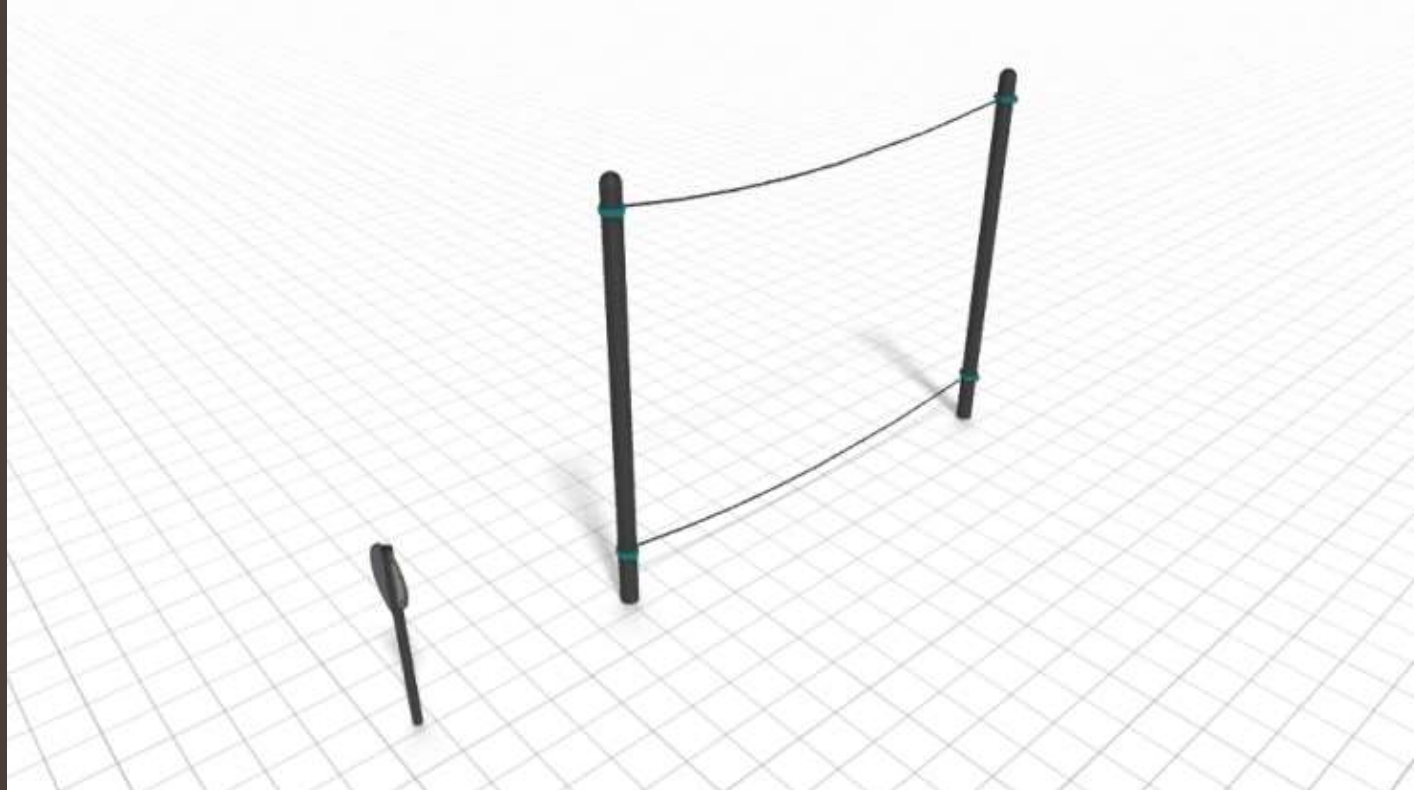

Part Number: TL298

Angled Parallel Bars

Part Number: TL299

Angled Overhead Ladder

Part Number: TL300

Angled Balance Beam

Part Number: TL301

Note: Digifuse Sign Angled Balance Beam Not Included
Sign Part Number: TL302

Quintuple Step Challenge

Part Number: TL303

Unstable Bridge

Part Number: TL304

Cliffhanger

Part Number: TL305

Balance Bollards

Part Number: TL306

Rope Walk

Part Number: TL307

Variable Width Parallel Bars

Part Number: TL308

Angled Globe Grasp

Part Number: TL309

Body Prop

Part Number: TL310