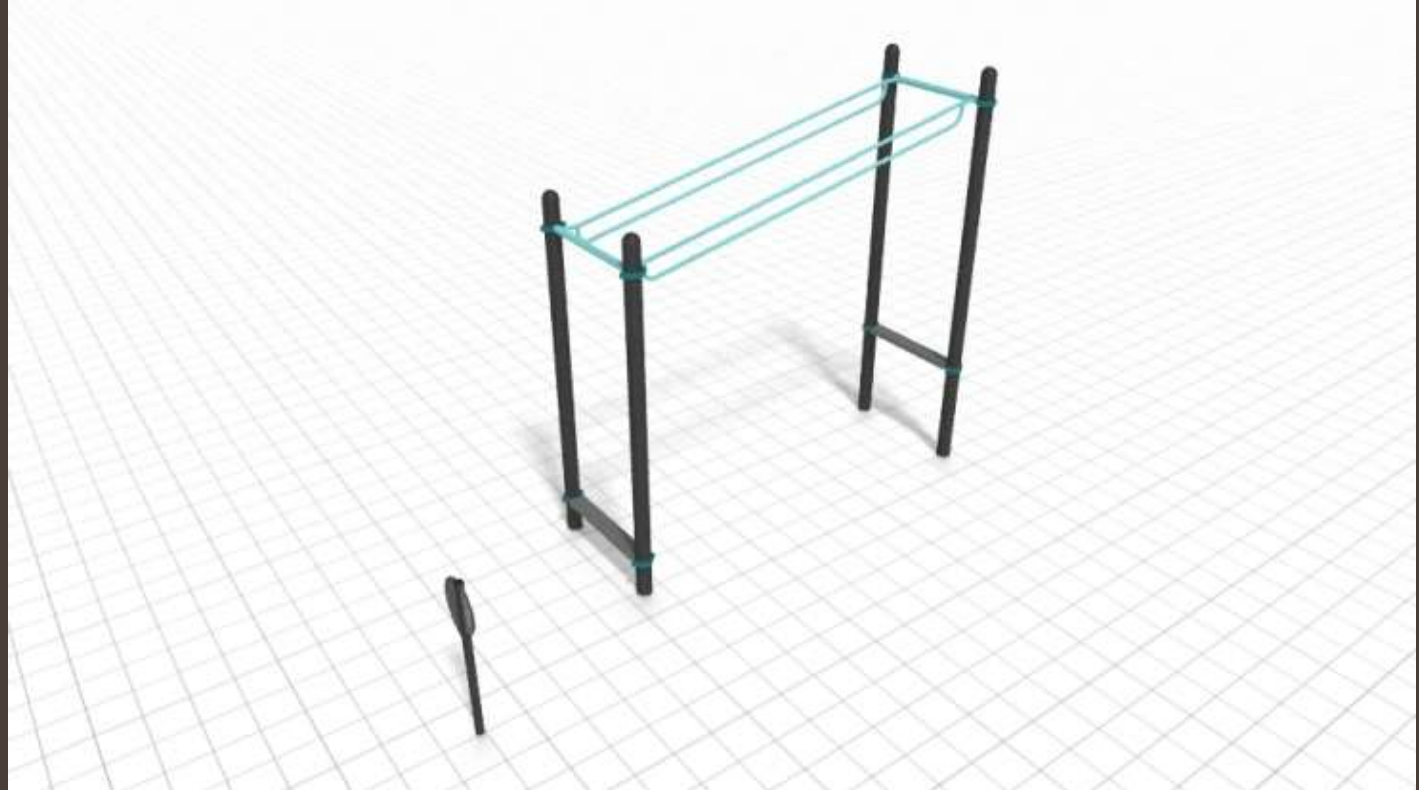

Quintuple Step Challenge

Part Number: TL303

Unstable Bridge

Part Number: TL304

Cliffhanger

Part Number: TL305

Balance Bollards

Part Number: TL306

Rope Walk

Part Number: TL307

Variable Width Parallel Bars

Part Number: TL308

Angled Globe Grasp

Part Number: TL309

Body Prop

Part Number: TL310

Angled Pole Climb

Part Number: TL311

Overhead Parallel Bars

Part Number: TL312

Wheel Bridge

Part Number: TL313

Overall Pieces

*Certain products are shown as conceptual only. **Certain product manufacturing time for this project will be approximately 9 weeks from the time of CAD order assistance.