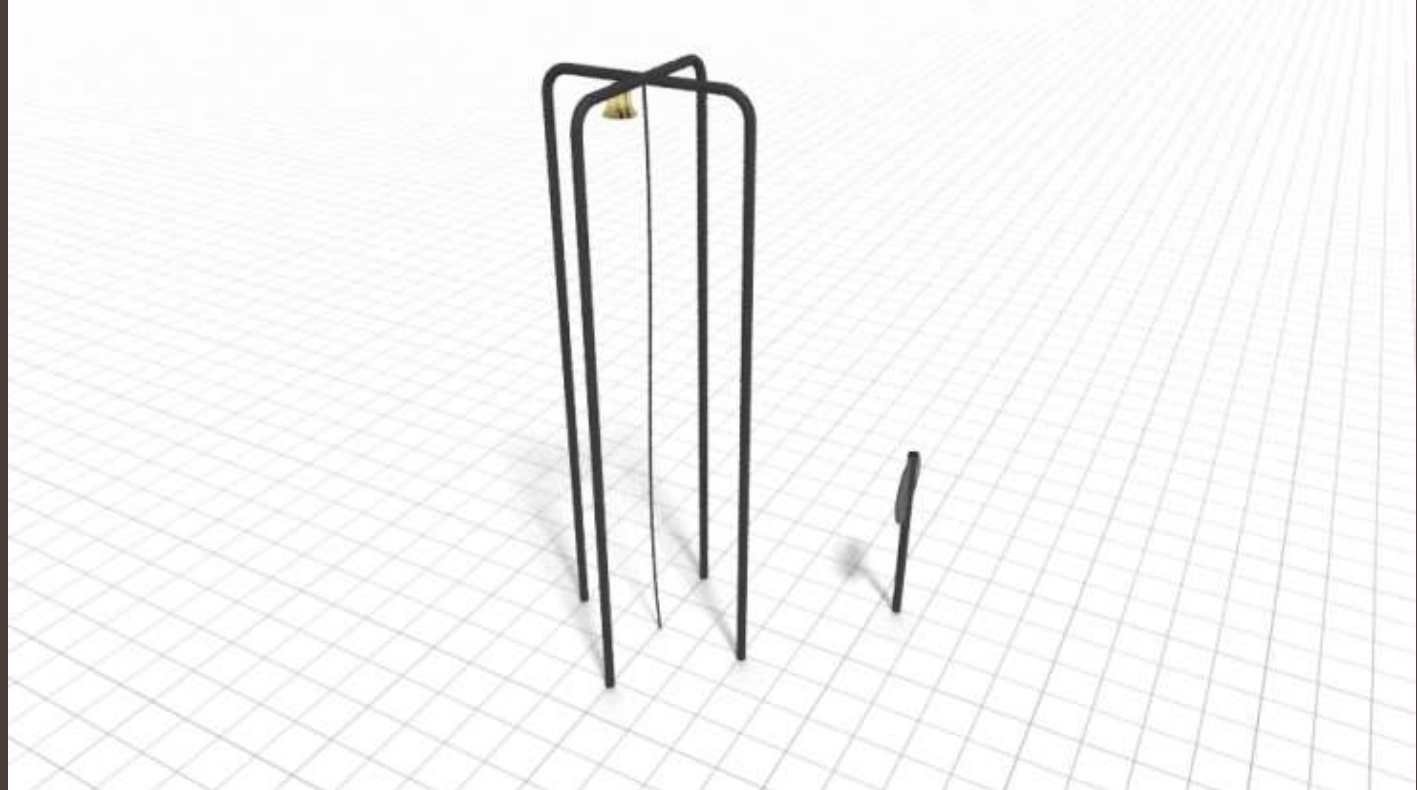

Part Number: TL28g

A-Frame Cargo Net

Part Number: TL290

Over Under Bars

Part Number: TL291

Note: Digifuse Sign Over Under Bar Not Included
Sign Part Number: TL292

Tire Stepper

Part Number: TL293

Note: Digifuse Sign Tire Stepper Not Included
Sign Part Number: TL294

Balance Rope Ladder

Part Number: TL295

Rope Climb with Brass Bell

Part Number: TL296

Variable Height Bar Jump

Part Number: TL297

Monkey Peg Overhead Event

Part Number: TL298

Angled Parallel Bars

Part Number: TL299

Angled Overhead Ladder

Part Number: TL300

Angled Balance Beam

Part Number: TL301

Note: Digifuse Sign Angled Balance Beam Not Included
Sign Part Number: TL302

Quintuple Step Challenge

Part Number: TL303

Unstable Bridge

Part Number: TL304

Cliffhanger

Part Number: TL305

Balance Bollards

Part Number: TL306