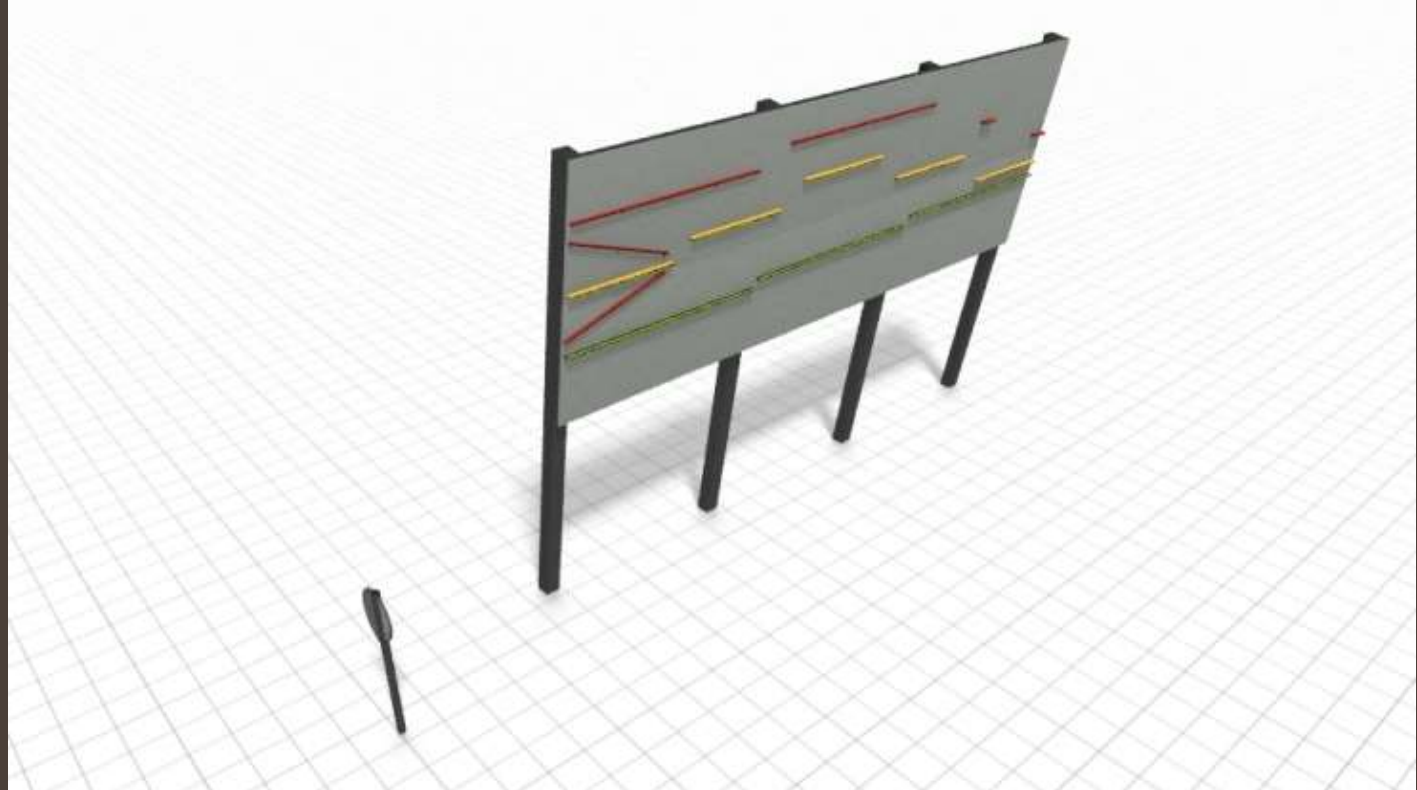

Part Number: TL298

Angled Parallel Bars

Part Number: TL299

Angled Overhead Ladder

Part Number: TL300

Angled Balance Beam

Part Number: TL301

Note: Digifuse Sign Angled Balance Beam Not Included
Sign Part Number: TL302

Quintuple Step Challenge

Part Number: TL303

Unstable Bridge

Part Number: TL304

Cliffhanger

Part Number: TL305

Balance Bollards

Part Number: TL306

Rope Walk

Part Number: TL307

Variable Width Parallel Bars

Part Number: TL308

Angled Globe Grasp

Part Number: TL309

Body Prop

Part Number: TL310