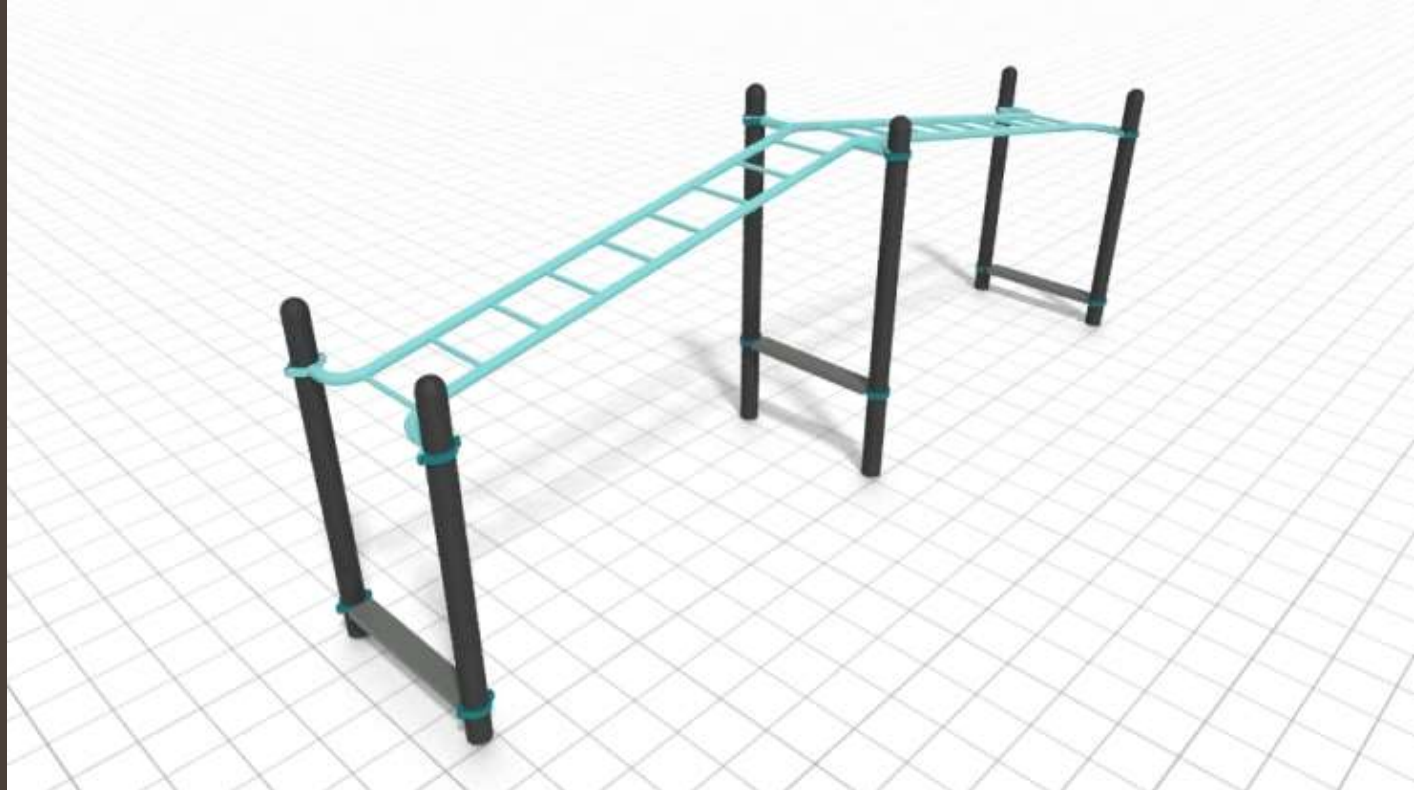

Part Number: TL322

Monkey Peg

Part Number: TL323

Angled Parallel Bars

Part Number: TL324

Angled Overhead Ladder

Part Number: TL325

Angled Balance Beam