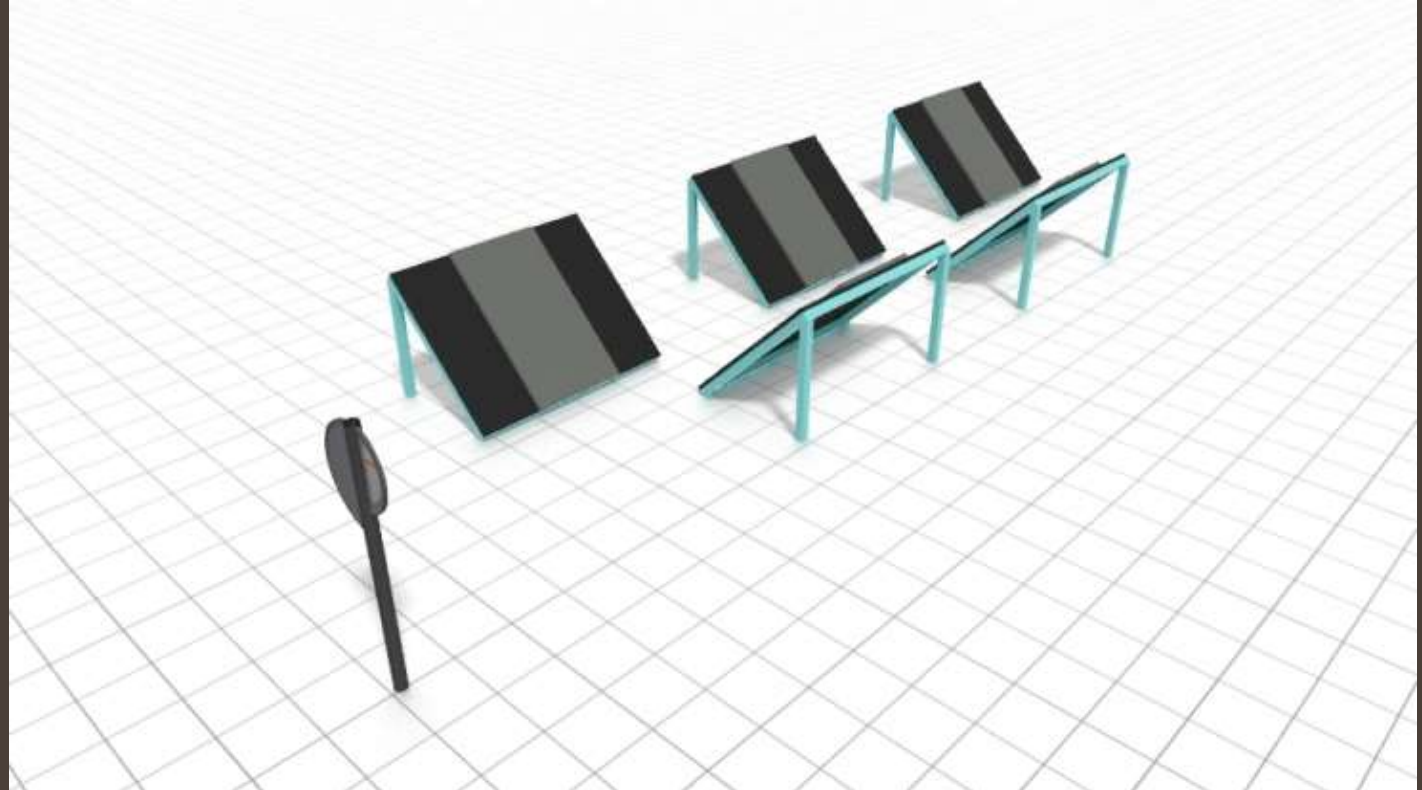

Quintuple Step Challenge

Part Number: TL303