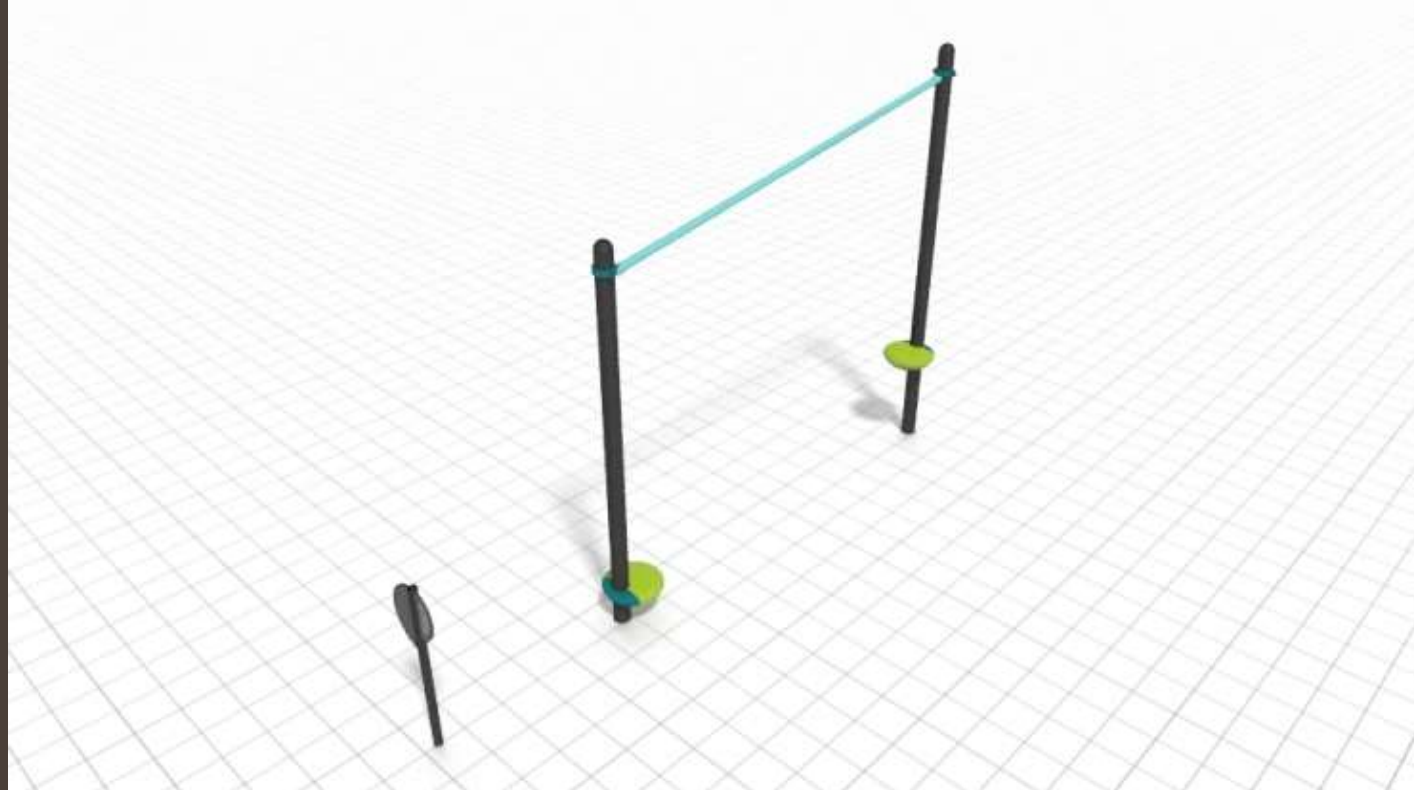

Rope Walk

Part Number: TL307

Variable Width Parallel Bars

Part Number: TL308

Angled Globe Grasp

Part Number: TL309

Body Prop

Part Number: TL310

Angled Pole Climb

Part Number: TL311

Overhead Parallel Bars

Part Number: TL312

Wheel Bridge

Part Number: TL313

Overall Pieces

*Certain products are shown as conceptual only. **Certain product manufacturing time for this project will be approximately 9 weeks from the time of CAD order assistance.