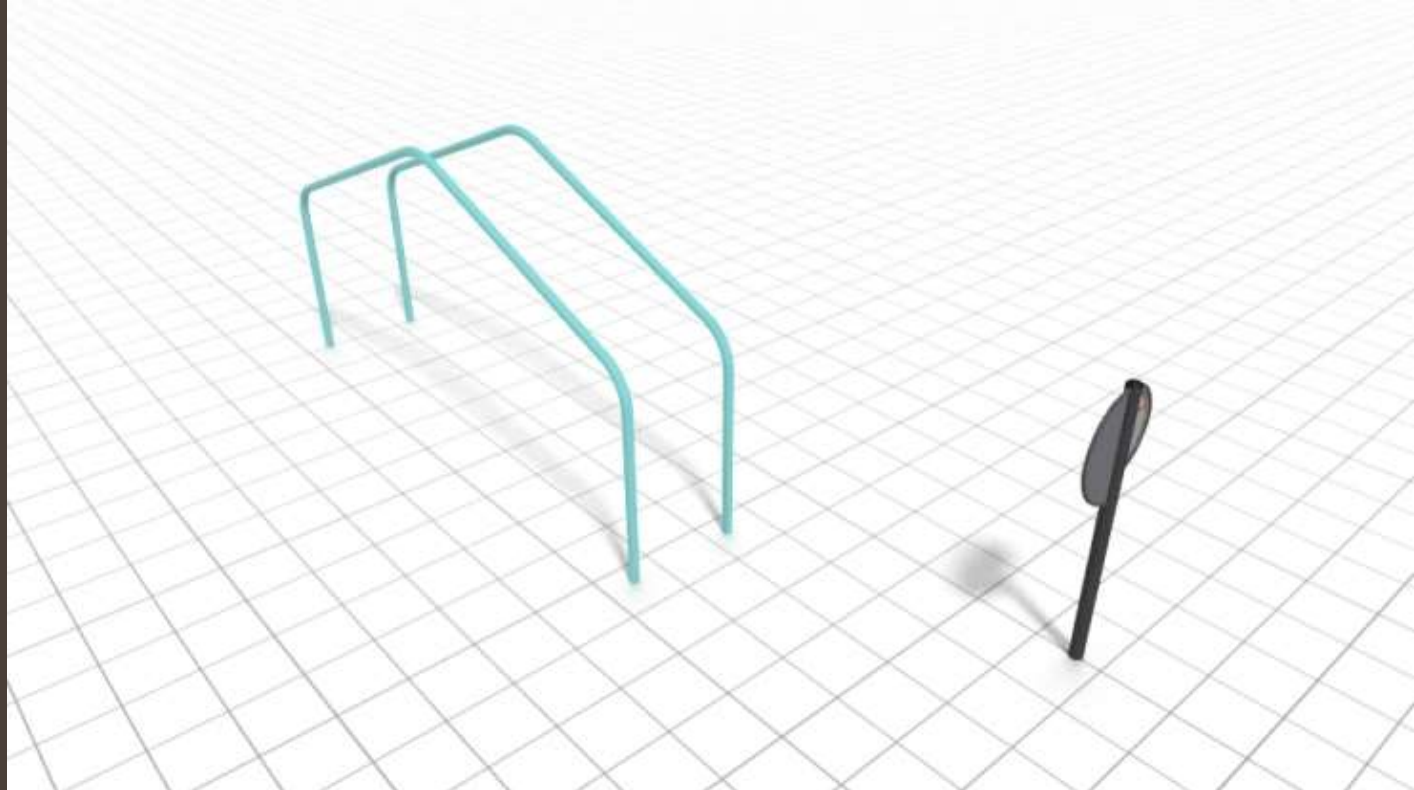

Part Number: TL28g

A-Frame Cargo Net

Part Number: TL290

Over Under Bars

Part Number: TL291

Note: Digifuse Sign Over Under Bar Not Included
Sign Part Number: TL292

Tire Stepper

Part Number: TL293

Note: Digifuse Sign Tire Stepper Not Included
Sign Part Number: TL294

Balance Rope Ladder

Part Number: TL295

Rope Climb with Brass Bell

Part Number: TL296

Variable Height Bar Jump

Part Number: TL297

Monkey Peg Overhead Event

Part Number: TL298

Angled Parallel Bars

Part Number: TL299

Angled Overhead Ladder

Part Number: TL300

Angled Balance Beam

Part Number: TL301

Note: Digifuse Sign Angled Balance Beam Not Included
Sign Part Number: TL302

Quintuple Step Challenge

Part Number: TL303

Unstable Bridge

Part Number: TL304

Cliffhanger

Part Number: TL305

Balance Bollards

Part Number: TL306