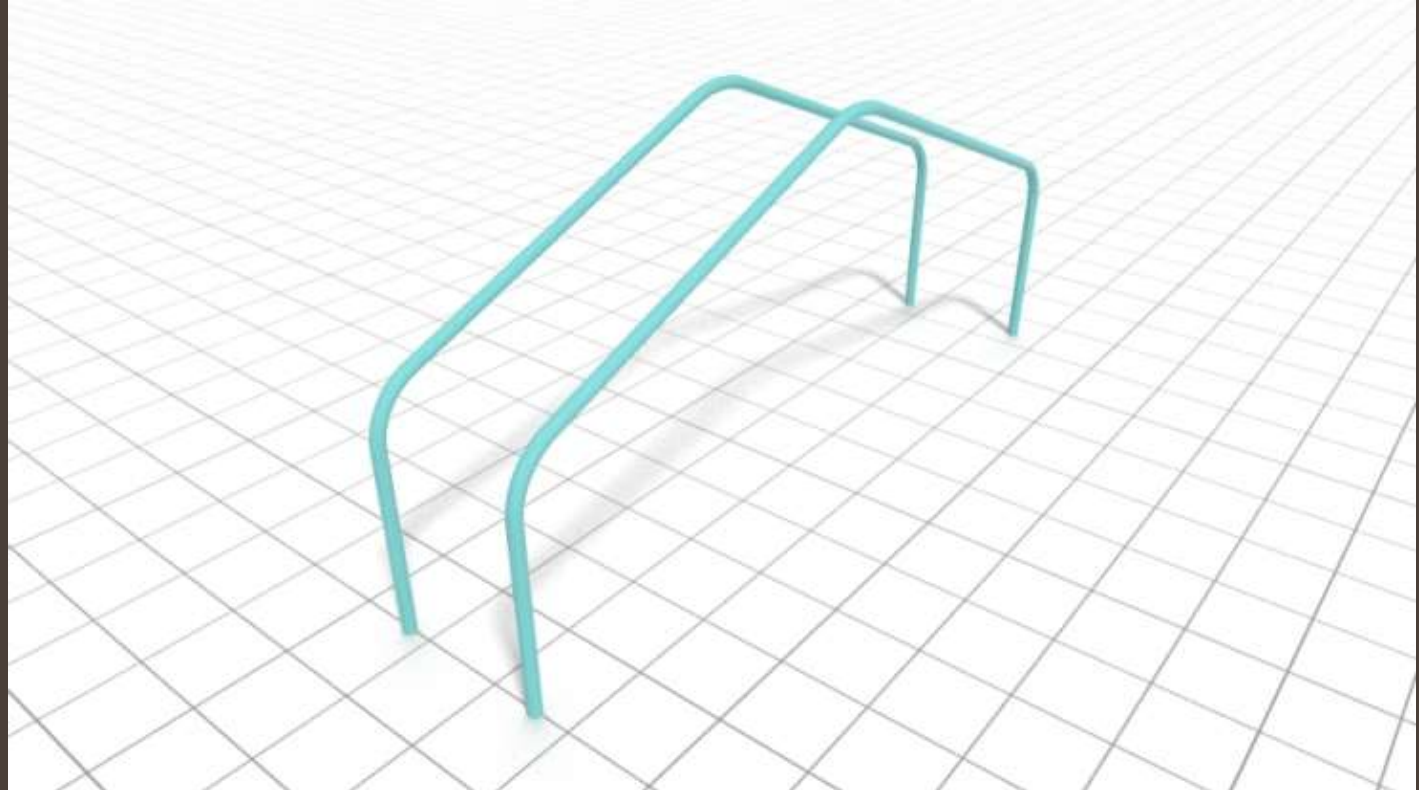

Part Number: TL322

Monkey Peg

Part Number: TL323

Angled Parallel Bars

Part Number: TL324

Angled Overhead Ladder

Part Number: TL325

Angled Balance Beam

Part Number: TL326

Warped Wall

Part Number: TL327

Overall Pieces

*Certain products are shown as conceptual only. *Certain product manufacturing time for this proposal will be approximately 8 weeks from the time of order acceptance.