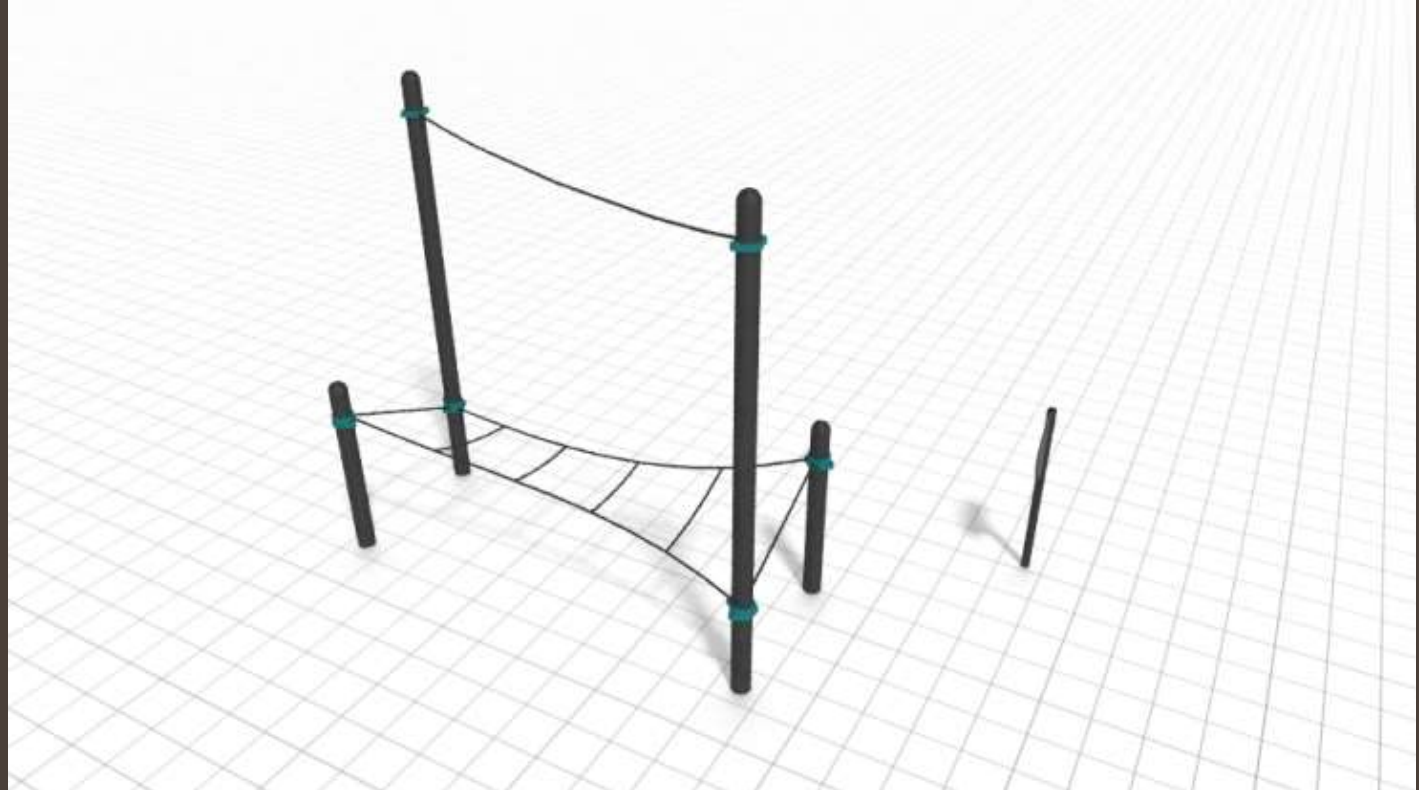

Landscape Structures Fitness

Adult Fitness Level

Suitable for ages 13+

Spiderwalk

Part Number: TL287

Angled Cargo Net

Part Number: TL288

Vertical Cargo Net

Part Number: TL28g

A-Frame Cargo Net

Part Number: TL290

Over Under Bars

Part Number: TL291

Note: Digifuse Sign Over Under Bar Not Included
Sign Part Number: TL292

Tire Stepper

Part Number: TL293

Note: Digifuse Sign Tire Stepper Not Included
Sign Part Number: TL294

Balance Rope Ladder

Part Number: TL295

Rope Climb with Brass Bell

Part Number: TL296

Variable Height Bar Jump

Part Number: TL297

Monkey Peg Overhead Event

Part Number: TL298

Angled Parallel Bars

Part Number: TL299

Angled Overhead Ladder

Part Number: TL300

Angled Balance Beam

Part Number: TL301

Note: Digifuse Sign Angled Balance Beam Not Included
Sign Part Number: TL302