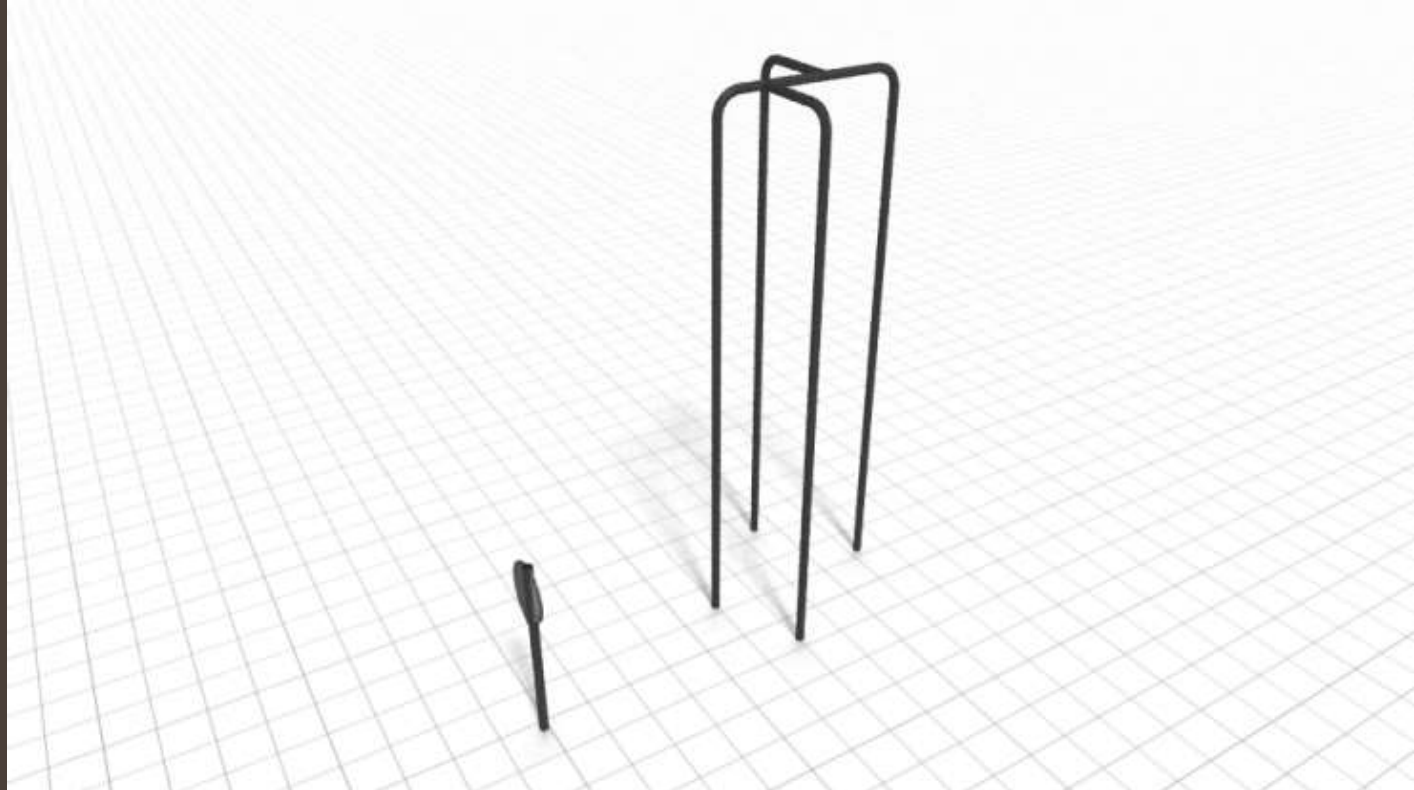

Part Number: TL298

Angled Parallel Bars

Part Number: TL299

Angled Overhead Ladder

Part Number: TL300

Angled Balance Beam

Part Number: TL301

Note: Digifuse Sign Angled Balance Beam Not Included
Sign Part Number: TL302

Quintuple Step Challenge

Part Number: TL303

Unstable Bridge

Part Number: TL304

Cliffhanger

Part Number: TL305

Balance Bollards

Part Number: TL306

Rope Walk

Part Number: TL307

Variable Width Parallel Bars

Part Number: TL308

Angled Globe Grasp

Part Number: TL309

Body Prop

Part Number: TL310

Angled Pole Climb

Part Number: TL311

Overhead Parallel Bars

Part Number: TL312

Wheel Bridge

Part Number: TL313

Overall Pieces

*Certain products are shown as conceptual only. **Certain product manufacturing time for this project will be approximately 9 weeks from the time of CAD order assistance.