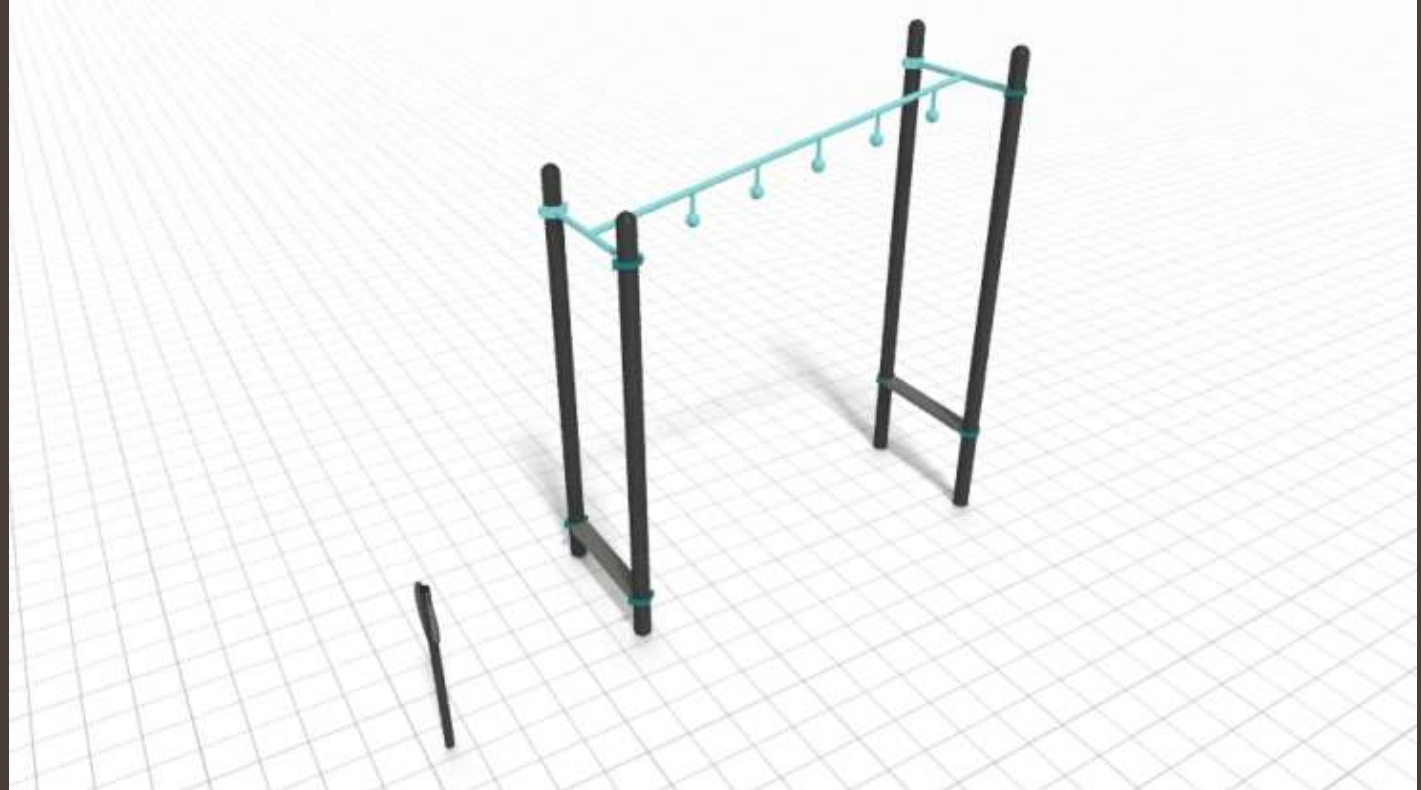

Quintuple Step Challenge

Part Number: TL303

Unstable Bridge

Part Number: TL304

Cliffhanger

Part Number: TL305

Balance Bollards

Part Number: TL306

Rope Walk

Part Number: TL307

Variable Width Parallel Bars

Part Number: TL308

Angled Globe Grasp

Part Number: TL309

Body Prop

Part Number: TL310

Angled Pole Climb

Part Number: TL311

Overhead Parallel Bars

Part Number: TL312

Wheel Bridge

Part Number: TL313

Overall Pieces

*Certain products are shown as conceptual only. **Certain product manufacturing time for this project will be approximately 9 weeks from the time of CAD order assistance.