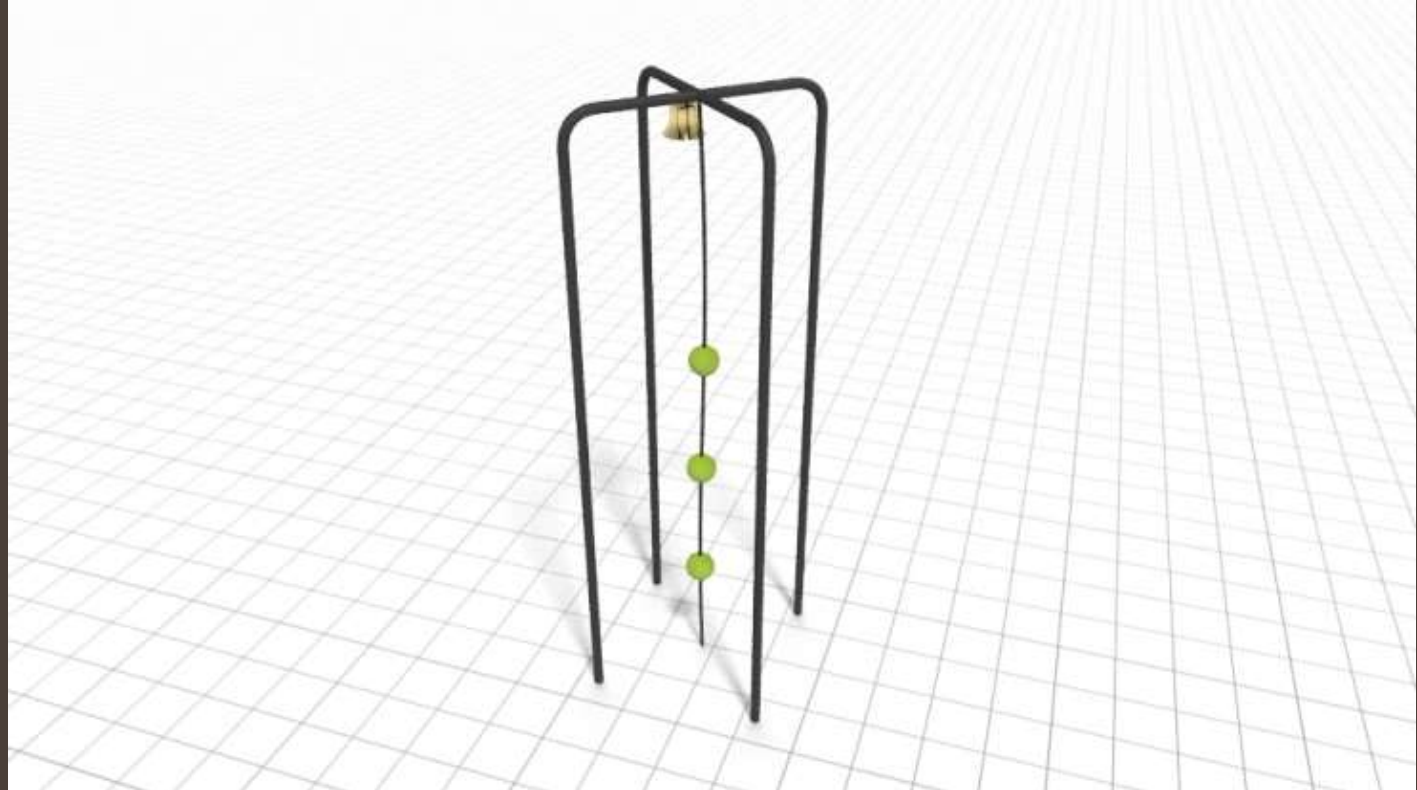

Part Number: TL318

Tire Stepper

Part Number: TL319

Balance Rope Ladder

Part Number: TL320

Rope Climb with Brass Bell

Part Number: TL321

Variable Height Jump Bar

Part Number: TL322

Monkey Peg

Part Number: TL323

Angled Parallel Bars

Part Number: TL324

Angled Overhead Ladder

Part Number: TL325

Angled Balance Beam